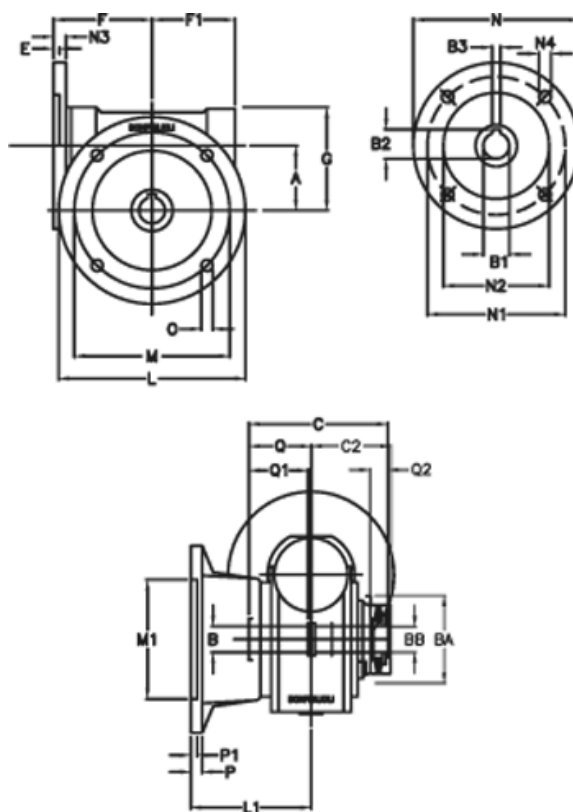

Article number: 390204901843216

Description: Worm Gear with Torque Limiter  
VF 49-L1-F-18 P80B5

## Measures

a = 49.50	C2 = 63,5	m = 90	P = 12
B = 25	Description = VF 49F-xx-80B14	M1 = 70	P1 = 10
B1 E7 = 19	E = 3.0	N = 120	Q = 51.0
B2 = 21.8	F = 70	N1 = 100	Q1 = 41
B3 H9 = 6	F1 = 63	N2 = 80	Q2 = 15
BA = 63	g = 80	N3 = 10.0	
BB H7 = 14	L = 125	N4 = 7.0	
C = 105	L1 = 85.5	O = 10.5	